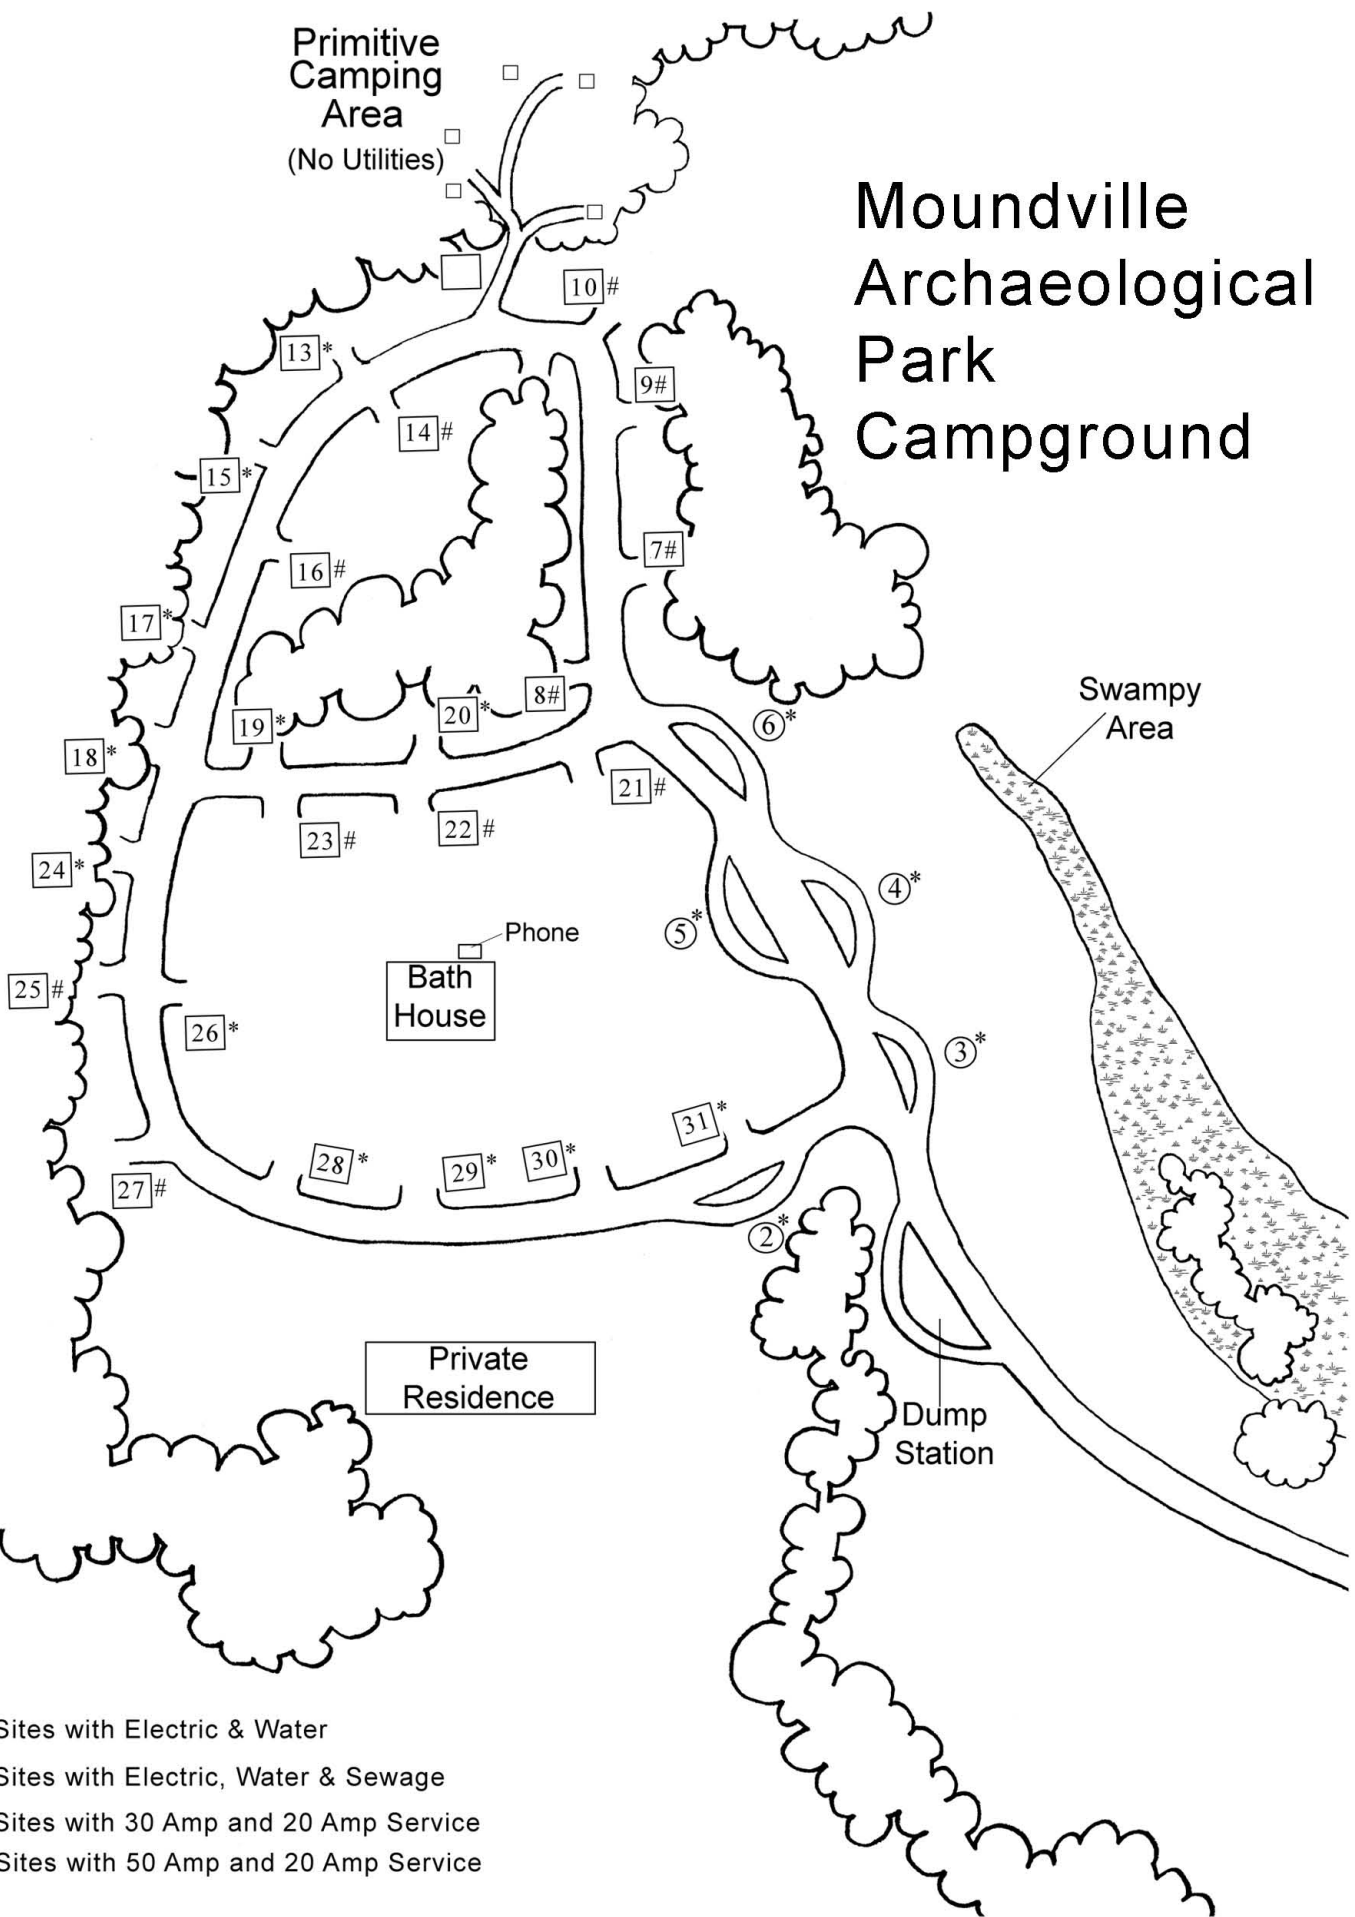

Primitive  
Camping  
Area  
(No Utilities)

# Moundville Archaeological Park Campground

- = Sites with Electric & Water
- = Sites with Electric, Water & Sewage
- # = Sites with 30 Amp and 20 Amp Service
- \* = Sites with 50 Amp and 20 Amp Service